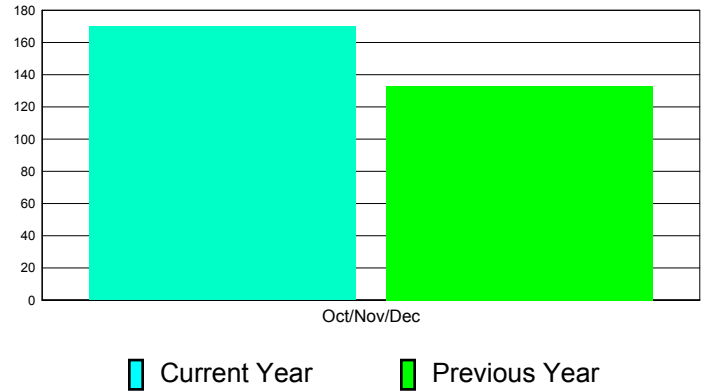

Comparison of Membership Gain/Loss

Current Year Compared to the Previous Year