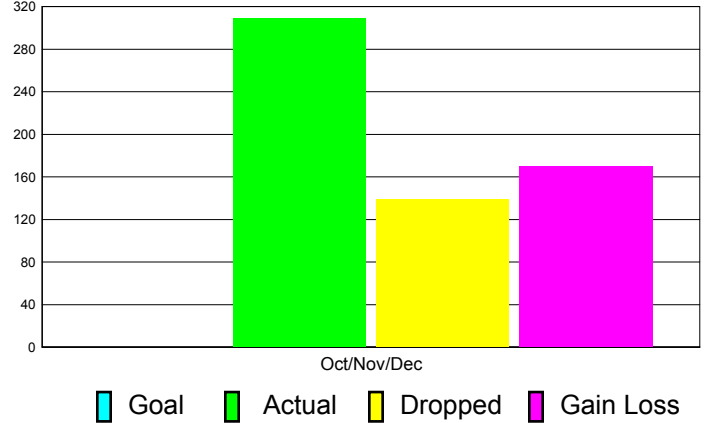

Membership Results 2011-2012

Goal, New, Dropped, Gain/Loss