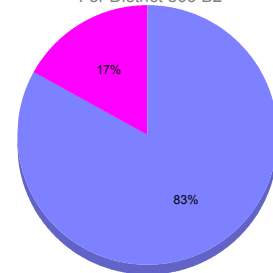

Membership Results 2011-2012

Goal, New, Dropped, Gain/Loss

Comparison of Membership Gain/Loss

Current Year Compared to the Previous Year

Gender Comparison 2010-2011

For District 306 B2

Oct/Nov/Dec

Male Female