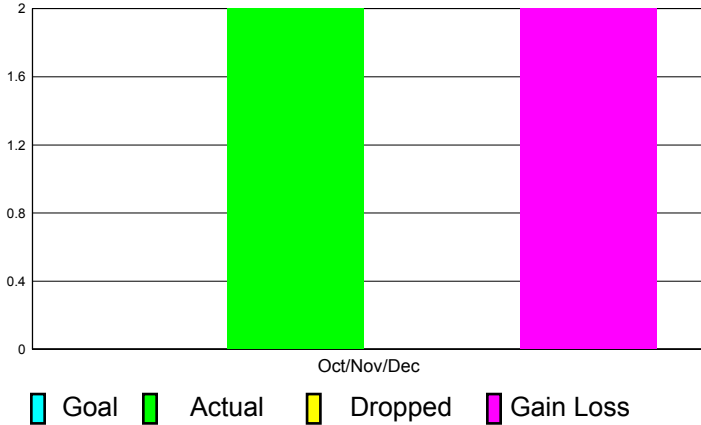

GMT Reports for District (or Undistricted) **District 306 B2**

GMT: M NAGARAJAN

Location: REP OF SRI LANKA

GMT CA: 6

CLUBS

**Club Results
2011-2012**

**Clubs
2010-2011**

Month	New Club Goal	Actual New Clubs	Actual Dropped Clubs	Gain/Loss of Clubs	Gain/Loss of Clubs
Oct/Nov/Dec	0	2	0	2	0
Totals	0	2	0	2	0

Club Results 2011-2012

Goal, New, Dropped, Gain/Loss

Comparison of Club Gain/Loss

Current Year Compared to the Previous Year

YTD Status Quo Clubs 2010-2011

Status Quo Clubs Compared to Status Quo Members

MEMBERSHIP